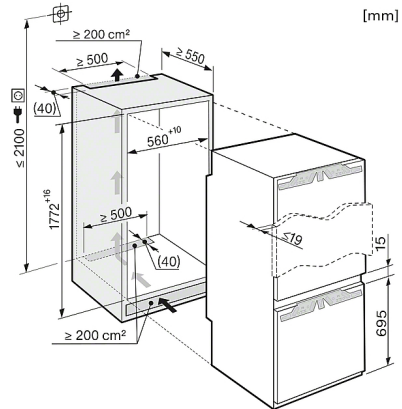

KFN 37432 iD

Built-in fridge-freezer combination
with more convenience for fridge & freezer with FlexiLight & Frost free

KDN37232iD, KF37233iD, KFN37432iD, KFN37452iDE,
KFNS37432iD, KFN37433iD, KFN37282iD, KFN37682iD
(installatin drawings)