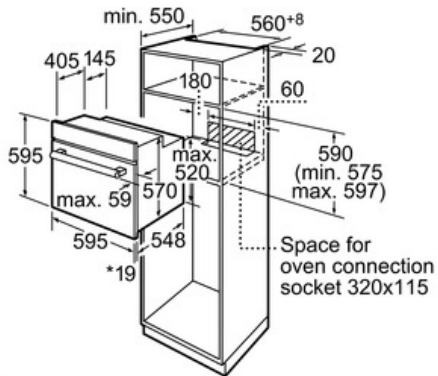

Technical Data

Color / Material Front :	Stainless steel
Construction type :	Built-in
Required niche size for installation (HxWxD) :	575-597 x 560 x 550
Dimensions of the product (mm) :	595 x 595 x 548
Control Panel Material :	Stainless steel
Door Material :	Glass
Net weight (kg) :	33.0
Usable volume of cavity (l) :	67
Cooking method first cavity :	Defrost, Full width variable grill, Hot Air, Hot air grilling
First cavity material :	Enamel
Temperature control - cavity 1 :	mechanical
Number of interior lights :	1
Approval certificates :	CE, VDE
Length of electrical supply cord (cm) :	150
Number of cavities (2010/30/EC) :	1
Energy efficiency class (2010/30/EC) :	A
Energy consumption per cycle forced air convection (2010/30/EC) :	0.82
Energy efficiency index (2010/30/EC) :	98.8
Electrical connection rating (W) :	2900
Current (A) :	16
Voltage (V) :	220-240
Frequency (Hz) :	60; 50
Plug type :	no plug

Programmes/functions

- 4 cooking functions:
3D hot air, defrost, full width variable grill, hot air grilling

Performance/technical information

- Oven capacity: 67 litre
- Energy efficiency class: A-20%

Standard accessories

- Full width enamelled pan
- Wire pan insert
- 2 wire shelves

Serie | 6 Ovens

Classixx

Built-in single 3D hot air oven
HBA13R150B brushed steel

*20 mm for metal fascias

Measurements in mm

*20 mm for metal fascias

Measurements in mm

* 20 mm for metal fascias

Dimensions in mm