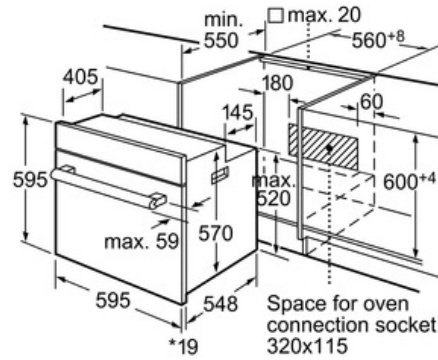

Technical Data

Color / Material Front :	Stainless steel
Construction type :	Built-in
Required niche size for installation (HxWxD) :	575-597 x 560 x 550
Dimensions of the product (mm) :	595 x 595 x 548
Control Panel Material :	Stainless steel
Door Material :	Glass
Net weight (kg) :	33.0
Usable volume of cavity (l) :	67
Cooking method first cavity :	Defrost, Full width variable grill, Hot Air, Hot air grilling
First cavity material :	Enamel
Temperature control - cavity 1 :	mechanical
Number of interior lights :	1
Approval certificates :	CE, VDE
Length of electrical supply cord (cm) :	150
Number of cavities (2010/30/EC) :	1
Energy efficiency class (2010/30/EC) :	A
Energy consumption per cycle forced air convection (2010/30/EC) :	0.82
Energy efficiency index (2010/30/EC) :	98.8
Electrical connection rating (W) :	2900
Current (A) :	16
Voltage (V) :	220-240
Frequency (Hz) :	60; 50
Plug type :	no plug

Programmes/functions

- 4 cooking functions:
3D hot air, defrost, full width variable grill, hot air grilling

Performance/technical information

- Oven capacity: 67 litre
- Energy efficiency class: A-20%

Standard accessories

- Full width enamelled pan
- Wire pan insert
- 2 wire shelves

Serie | 6 Ovens

Classixx

Built-in single 3D hot air oven
HBA13R150B brushed steel

*20 mm for metal fascias

Measurements in mm

*20 mm for metal fascias

Measurements in mm

* 20 mm for metal fascias

Dimensions in mm