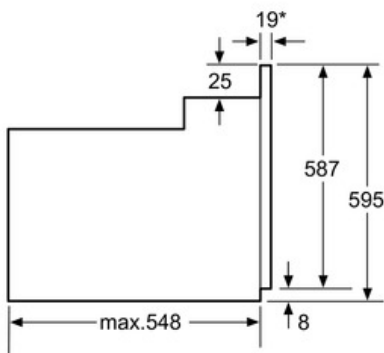

Technical Data

Color / Material Front :	Stainless steel
Construction type :	Built-in
Required niche size for installation (HxWxD) :	575-597 x 560 x 550
Dimensions of the product (mm) :	595 x 595 x 548
Control Panel Material :	Stainless steel
Door Material :	Glass
Net weight (kg) :	33.0
Usable volume of cavity (l) :	67
Cooking method first cavity :	Defrost, Full width variable grill, Hot Air, Hot air grilling
First cavity material :	Enamel
Temperature control - cavity 1 :	mechanical
Number of interior lights :	1
Approval certificates :	CE, VDE
Length of electrical supply cord (cm) :	150
Number of cavities (2010/30/EC) :	1
Energy efficiency class (2010/30/EC) :	A
Energy consumption per cycle forced air convection (2010/30/EC) :	0.82
Energy efficiency index (2010/30/EC) :	98.8
Electrical connection rating (W) :	2900
Current (A) :	16
Voltage (V) :	220-240
Frequency (Hz) :	60; 50
Plug type :	no plug

- Full width enamelled pan
- Wire pan insert
- 2 wire shelves

Serie | 6 Ovens

Classixx

Built-in single 3D hot air oven
HBA13R150B brushed steel

*20 mm for metal fascias

Measurements in mm

*20 mm for metal fascias

Measurements in mm

* 20 mm for metal fascias

Dimensions in mm