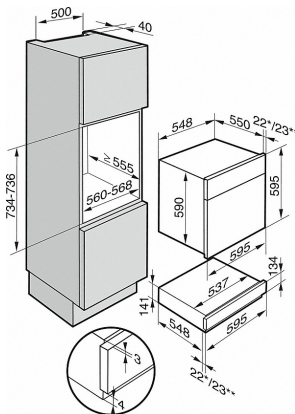

ESW 6114, ESW 6214 (Installation drawing)

\* appliances with glass front  
\*\* Appliances with metal front

ESW 6114, ESW 6214 CLST (Installation drawing)

\* Appliances with glass front

ESW 6114, ESW 6214 (Installation drawing)

\* appliances with glass front

ESW 6214

14 cm high gourmet warming drawer without handle  
with the low temperature cooking function - much more than a warming drawer.

\*\* Appliances with metal front

\*\* Appliances with metal front

DGC 6000, ESW 6\*-14, CLST (installation drawing)

\* Appliances with glass front  
\*\* Appliances with metal front