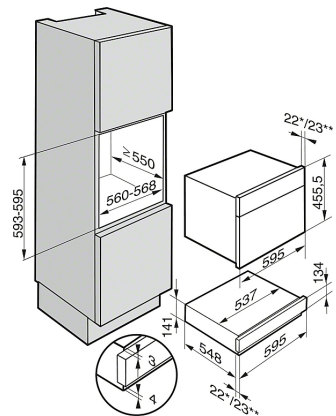

## ESW 6214

14 cm high gourmet warming drawer without handle  
with the low temperature cooking function - much more than a warming drawer.

ESW 6114, ESW 6214 with DGC 6300/6400 (Installation drawing)

\* Appliances with glass front  
\*\* Appliances with metal front

ESW 6114, ESW 6214 with DGC 6500/6600/6800 (Installation drawing)

\* appliances with glass front  
\*\* Appliances with metal front

ESW 6114, ESW 6214 (Installation drawing)

\* appliances with glass front  
\*\* Appliances with metal front

ESW 6114, ESW 6214 (Installation drawing)

\* appliances with glass front  
\*\* Appliances with metal front

ESW 6114, ESW 6214 CLST (Installation drawing)

\* Appliances with glass front

ESW 6114, ESW 6214 (Installation drawing)

\* appliances with glass front

ESW 6214

14 cm high gourmet warming drawer without handle  
with the low temperature cooking function - much more than a warming drawer.

\*\* Appliances with metal front

\*\* Appliances with metal front