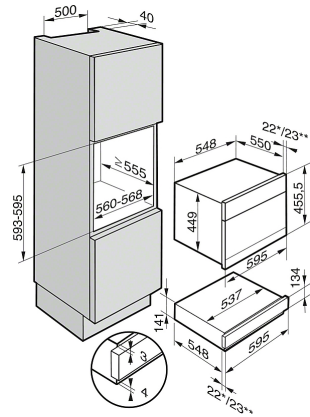

EAN: 4002515289860 / material number: 09540770

<b>Construction type</b>	
Gourmet warming drawer	•
<b>Design</b>	
PureLine	•
Colour	Havana brown
ContourLine	•
Control panel with sensor controls	•
Control panel with symbols	•
Handleless	•
<b>Convenience features</b>	
Pre-heating crockery	•
Keeping food warm	•
Perfect cooking results at low temperature	•
Precise electronic temperature regulation from 40 °C to 85 °C	•
<b>Operating modes</b>	
Cup warming	•
Plate warming	•
Keeping food warm	•
Low temperature cooking	•
<b>User convenience</b>	
Fully telescopic runners for easy loading and unloading	•
Push2open mechanism	•
Stop programming/Timer function	•
Capacity	6 place settings
Connection with coffee machine possible	•
<b>Cleaning convenience</b>	
Flush control panel	•
<b>Safety</b>	
Cool front	•
Safety switch-off	•
Anti-slip mat	•
<b>Technical data</b>	
Appliance width in mm	595
Appliance height in mm	141
Appliance depth in mm	570
Useable interior height in mm	80
Total rated load in kW	1
Voltage in V	230
Fuse rating in A	10
Number of phases	1
Frequency in Hz	50
Length of supply lead in m	2.0
<b>Standard accessories</b>	
Anti-slip mat	1

## ESW 6214

14 cm high gourmet warming drawer without handle  
with the low temperature cooking function - much more than a warming drawer.

ESW 6114, ESW 6214 with DGC 6300/6400 (Installation drawing)

\* Appliances with glass front  
\*\* Appliances with metal front