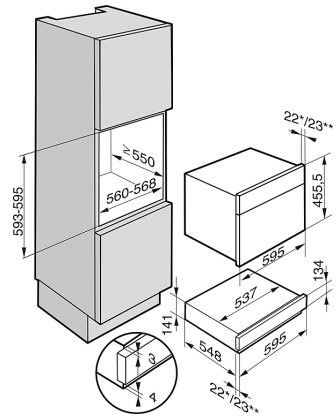

ESW 6114, ESW 6214 (Installation drawing)

\* appliances with glass front  
\*\* Appliances with metal front

ESW 6114, ESW 6214 CLST (Installation drawing)

\* Appliances with glass front

ESW 6114, ESW 6214 (Installation drawing)

\* appliances with glass front

ESW 6214

14 cm high gourmet warming drawer without handle  
with the low temperature cooking function - much more than a warming drawer.

\*\* Appliances with metal front

\*\* Appliances with metal front