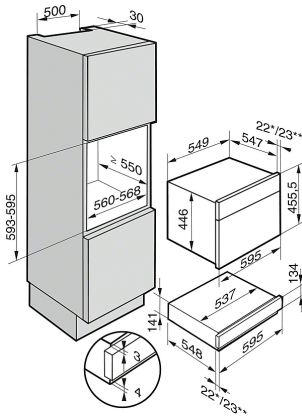

ESW 6214

14 cm high gourmet warming drawer without handle  
with the low temperature cooking function - much more than a warming drawer.

- Ultimate enjoyment with Low temperature cooking
- Versatile use thanks to four operating modes
- Convenient and easy – Touch control
- Easiest handling - Push2Open
- Safe is safe - Timer function with automatic switch off

EAN: 4002515289860 / material number: 09540770

<b>Construction type</b>	
Gourmet warming drawer	•
<b>Design</b>	
PureLine	•
Colour	Havana brown
ContourLine	•
Control panel with sensor controls	•
Control panel with symbols	•
Handleless	•
<b>Convenience features</b>	
Pre-heating crockery	•
Keeping food warm	•
Perfect cooking results at low temperature	•
Precise electronic temperature regulation from 40 °C to 85 °C	•
<b>Operating modes</b>	
Cup warming	•
Plate warming	•
Keeping food warm	•
Low temperature cooking	•
<b>User convenience</b>	
Fully telescopic runners for easy loading and unloading	•
Push2open mechanism	•
Stop programming/Timer function	•
Capacity	6 place settings
Connection with coffee machine possible	•
<b>Cleaning convenience</b>	
Flush control panel	•
<b>Safety</b>	
Cool front	•
Safety switch-off	•
Anti-slip mat	•
<b>Technical data</b>	
Appliance width in mm	595
Appliance height in mm	141
Appliance depth in mm	570
Useable interior height in mm	80
Total rated load in kW	1
Voltage in V	230
Fuse rating in A	10
Number of phases	1
Frequency in Hz	50
Length of supply lead in m	2.0
<b>Standard accessories</b>	
Anti-slip mat	1

## ESW 6214

14 cm high gourmet warming drawer without handle  
with the low temperature cooking function - much more than a warming drawer.

ESW 6114, ESW 6214 with DGC 6300/6400 (Installation drawing)

\* Appliances with glass front  
\*\* Appliances with metal front