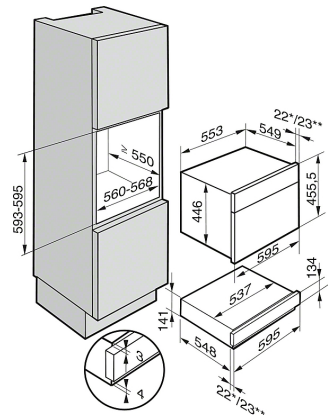

## ESW 6214

14 cm high gourmet warming drawer without handle  
with the low temperature cooking function - much more than a warming drawer.

ESW 6114, ESW 6214 with DGC 6300/6400 (Installation drawing)

\* Appliances with glass front  
\*\* Appliances with metal front

ESW 6114, ESW 6214 with DGC 6500/6600/6800 (Installation drawing)

\* appliances with glass front  
\*\* Appliances with metal front

ESW 6114, ESW 6214 (Installation drawing)

\* appliances with glass front  
\*\* Appliances with metal front