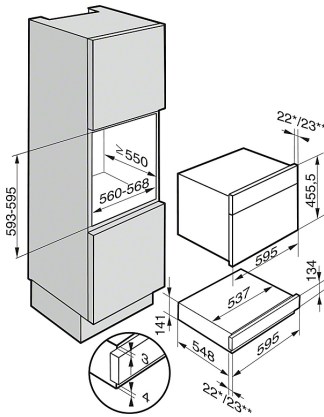

ESW 6114, ESW 6214 (Installation drawing)

\* appliances with glass front  
\*\* Appliances with metal front

ESW 6114, ESW 6214 CLST (Installation drawing)

\* Appliances with glass front

ESW 6114, ESW 6214 (Installation drawing)

\* appliances with glass front

ESW 6214

14 cm high gourmet warming drawer without handle  
with the low temperature cooking function - much more than a warming drawer.

\*\* Appliances with metal front

\*\* Appliances with metal front