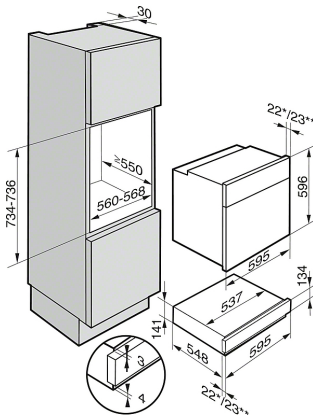

## ESW 6214

14 cm high gourmet warming drawer without handle  
with the low temperature cooking function - much more than a warming drawer.

ESW 6114, ESW 6214 with DGC 6300/6400 (Installation drawing)

\* Appliances with glass front  
\*\* Appliances with metal front

ESW 6114, ESW 6214 with DGC 6500/6600/6800 (Installation drawing)

\* appliances with glass front  
\*\* Appliances with metal front

ESW 6114, ESW 6214 (Installation drawing)

\* appliances with glass front  
\*\* Appliances with metal front