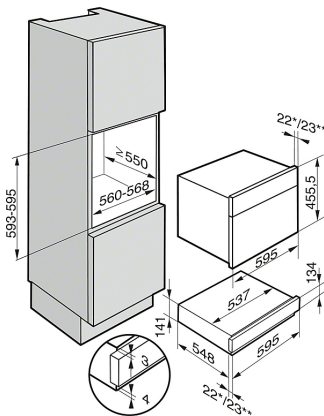

## ESW 6214

14 cm high gourmet warming drawer without handle  
with the low temperature cooking function - much more than a warming drawer.

ESW 6114, ESW 6214 with DGC 6300/6400 (Installation drawing)

\* Appliances with glass front  
\*\* Appliances with metal front

ESW 6114, ESW 6214 with DGC 6500/6600/6800 (Installation drawing)

\* appliances with glass front  
\*\* Appliances with metal front

ESW 6114, ESW 6214 (Installation drawing)

\* appliances with glass front  
\*\* Appliances with metal front

ESW 6114, ESW 6214 (Installation drawing)

\* appliances with glass front  
\*\* Appliances with metal front

ESW 6114, ESW 6214 CLST (Installation drawing)

\* Appliances with glass front

ESW 6114, ESW 6214 (Installation drawing)

\* appliances with glass front

ESW 6214

14 cm high gourmet warming drawer without handle  
with the low temperature cooking function - much more than a warming drawer.

\*\* Appliances with metal front

\*\* Appliances with metal front