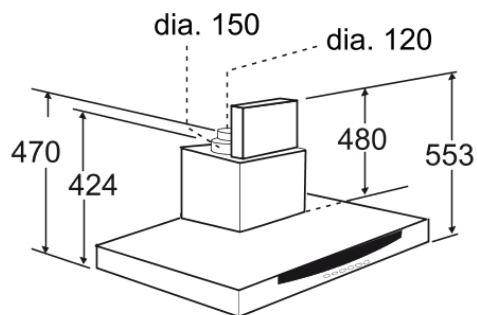

**Included accessories**

**Optional accessories**

- Z5114X5 Starter set

**Alternative colors available**

**Technical Data**

**Characteristics**

Color chimney : Stainless steel  
 Typology : Pull-out  
 Approval certificates : CE, VDE  
 Length electrical supply cord (m) : 130.0  
 Height of the chimney (mm) : 605-1010/680-1095  
 Height of product, without chimney (mm) : 73  
 Dimensions of the product, with chimney (if exists) (mm) : 753-1168 x 900 x 430  
 Net weight (kg) : 30.00  
 Type of control : electronical  
 Number of speed settings : 3-stage + intensive  
 Maximum output air extraction (m3/h) : 500  
 Boost position output recirculating (m3/h) : 480  
 Maximum output recirculating air (m3/h) : 400  
 Boost position air extraction (m3/h) : 700  
 Number of lights (Stck) : 4  
 Diameter of air outlet (mm) : 120 / 150  
 Grease filter material : Metal grease filter

EAN code:  
 4242004119470  
 sales programme:

D99A58N0GB Stainless steel  
Wall-mountred chimney hood  
900 mm wide

Measurements in mm

Measurements in mm

Measurements in mm

Measurements in mm

Measurements in mm