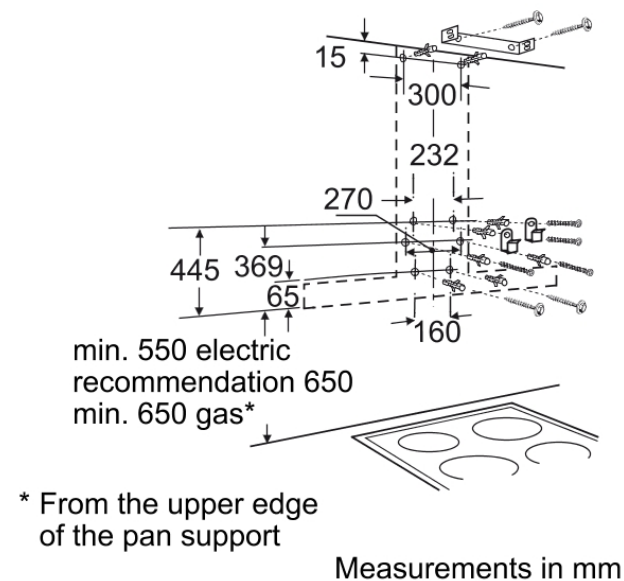

**Included accessories**

**Optional accessories**

- Z5114X5 Starter set

**Alternative colors available**

**Technical Data**

**Characteristics**

Color chimney : Stainless steel  
 Typology : Pull-out  
 Approval certificates : CE, VDE  
 Length electrical supply cord (m) : 130.0  
 Height of the chimney (mm) : 605-1010/680-1095  
 Height of product, without chimney (mm) : 73  
 Dimensions of the product, with chimney (if exists) (mm) : 753-1168 x 900 x 430  
 Net weight (kg) : 30.00  
 Type of control : electronical  
 Number of speed settings : 3-stage + intensive  
 Maximum output air extraction (m3/h) : 500  
 Boost position output recirculating (m3/h) : 480  
 Maximum output recirculating air (m3/h) : 400  
 Boost position air extraction (m3/h) : 700  
 Number of lights (Stck) : 4  
 Diameter of air outlet (mm) : 120 / 150  
 Grease filter material : Metal grease filter

EAN code:  
 4242004119470  
 sales programme:

D99A58N0GB Stainless steel  
Wall-mountred chimney hood  
900 mm wide

Measurements in mm

Measurements in mm

Measurements in mm

Measurements in mm

Measurements in mm