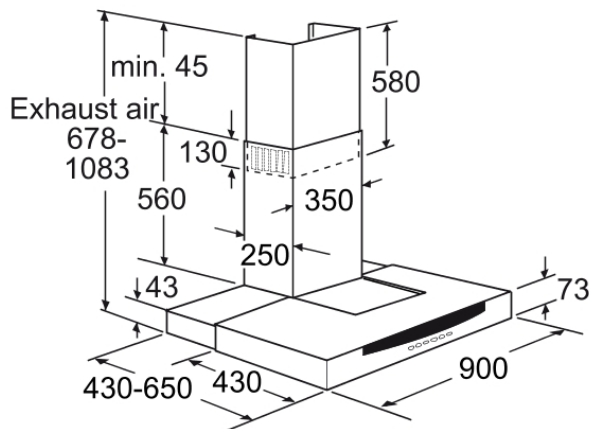

**Included accessories**

**Optional accessories**

- Z5114X5 Starter set

**Alternative colors available**

**Technical Data**

**Characteristics**

Color chimney : Stainless steel  
 Typology : Pull-out  
 Approval certificates : CE, VDE  
 Length electrical supply cord (m) : 130.0  
 Height of the chimney (mm) : 605-1010/680-1095  
 Height of product, without chimney (mm) : 73  
 Dimensions of the product, with chimney (if exists) (mm) : 753-1168 x 900 x 430  
 Net weight (kg) : 30.00  
 Type of control : electronical  
 Number of speed settings : 3-stage + intensive  
 Maximum output air extraction (m3/h) : 500  
 Boost position output recirculating (m3/h) : 480  
 Maximum output recirculating air (m3/h) : 400  
 Boost position air extraction (m3/h) : 700  
 Number of lights (Stck) : 4  
 Diameter of air outlet (mm) : 120 / 150  
 Grease filter material : Metal grease filter

EAN code:  
 4242004119470  
 sales programme:

D99A58N0GB Stainless steel  
Wall-mountred chimney hood  
900 mm wide

Measurements in mm

Measurements in mm

Measurements in mm

Measurements in mm

Measurements in mm