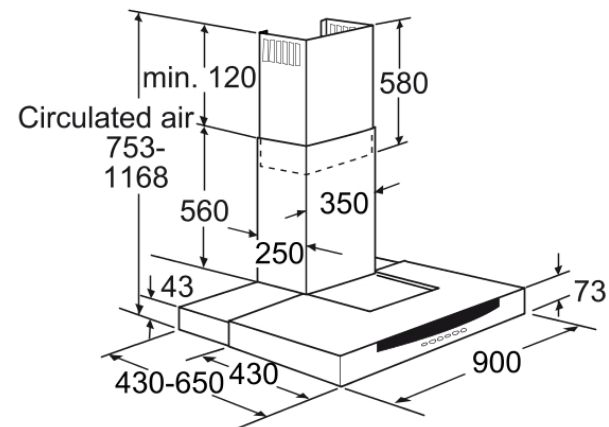

**Included accessories**

**Optional accessories**

- Z5114X5 Starter set

**Alternative colors available**

**Technical Data**

**Characteristics**

Color chimney : Stainless steel  
 Typology : Pull-out  
 Approval certificates : CE, VDE  
 Length electrical supply cord (m) : 130.0  
 Height of the chimney (mm) : 605-1010/680-1095  
 Height of product, without chimney (mm) : 73  
 Dimensions of the product, with chimney (if exists) (mm) : 753-1168 x 900 x 430  
 Net weight (kg) : 30.00  
 Type of control : electronical  
 Number of speed settings : 3-stage + intensive  
 Maximum output air extraction (m3/h) : 500  
 Boost position output recirculating (m3/h) : 480  
 Maximum output recirculating air (m3/h) : 400  
 Boost position air extraction (m3/h) : 700  
 Number of lights (Stck) : 4  
 Diameter of air outlet (mm) : 120 / 150  
 Grease filter material : Metal grease filter

EAN code:  
 4242004119470  
 sales programme:

D99A58N0GB Stainless steel  
Wall-mountred chimney hood  
900 mm wide

Measurements in mm

Measurements in mm

Measurements in mm

Measurements in mm

Measurements in mm