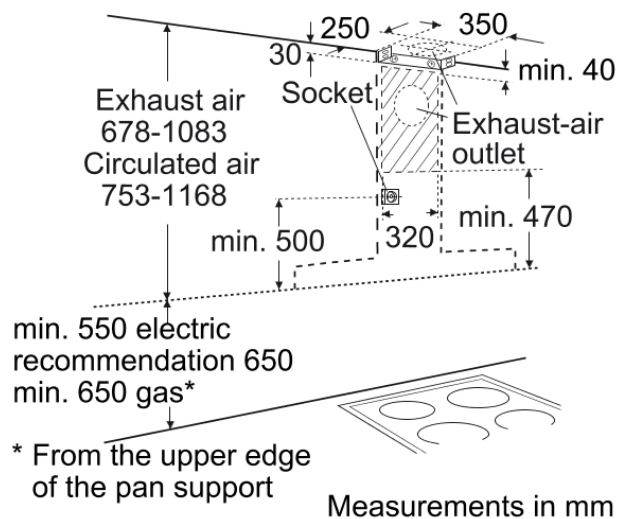

**Included accessories**

**Optional accessories**

- Z5114X5 Starter set

**Alternative colors available**

**Technical Data**

**Characteristics**

Color chimney : Stainless steel  
 Typology : Pull-out  
 Approval certificates : CE, VDE  
 Length electrical supply cord (m) : 130.0  
 Height of the chimney (mm) : 605-1010/680-1095  
 Height of product, without chimney (mm) : 73  
 Dimensions of the product, with chimney (if exists) (mm) : 753-1168 x 900 x 430  
 Net weight (kg) : 30.00  
 Type of control : electronical  
 Number of speed settings : 3-stage + intensive  
 Maximum output air extraction (m3/h) : 500  
 Boost position output recirculating (m3/h) : 480  
 Maximum output recirculating air (m3/h) : 400  
 Boost position air extraction (m3/h) : 700  
 Number of lights (Stck) : 4  
 Diameter of air outlet (mm) : 120 / 150  
 Grease filter material : Metal grease filter

EAN code:  
 4242004119470  
 sales programme:

D99A58N0GB Stainless steel  
Wall-mountred chimney hood  
900 mm wide

Measurements in mm

Measurements in mm

Measurements in mm

Measurements in mm

Measurements in mm