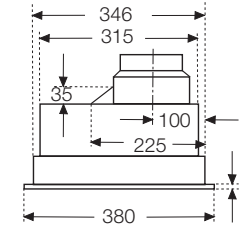

Canopy hoods

D5855/D5645

The line drawings are provided as a guide to general dimensions only and are subject to amendment without prior notice. For full dimensional and installation details please refer to the documentation supplied with the appliance.