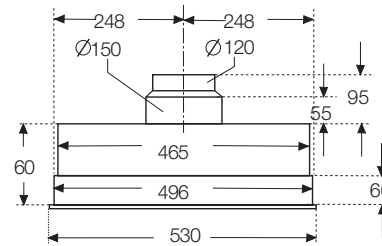

Canopy hoods

D5855/D5645

The line drawings are provided as a guide to general dimensions only and are subject to amendment without prior notice. For full dimensional and installation details please refer to the documentation supplied with the appliance.