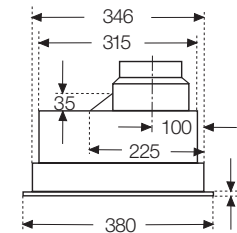

Canopy hoods

D5855/D5645

The line drawings are provided as a guide to general dimensions only and are subject to amendment without prior notice. For full dimensional and installation details please refer to the documentation supplied with the appliance.