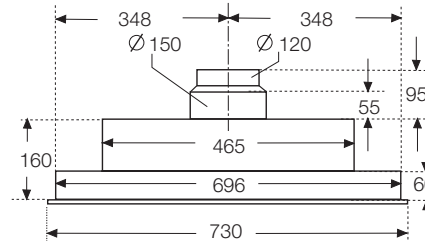

Canopy hoods

D5855/D5645

The line drawings are provided as a guide to general dimensions only and are subject to amendment without prior notice. For full dimensional and installation details please refer to the documentation supplied with the appliance.