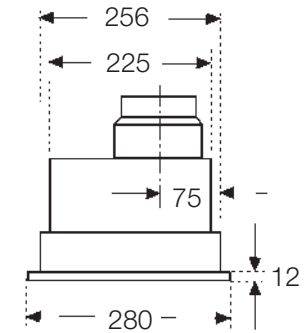

Canopy hood

D5625

The line drawings are provided as a guide to general dimensions only and are subject to amendment without prior notice. For full dimensional and installation details please refer to the documentation supplied with the appliance.