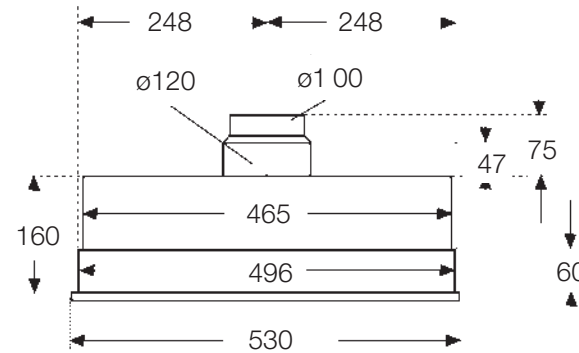

Canopy hood

D5625

The line drawings are provided as a guide to general dimensions only and are subject to amendment without prior notice. For full dimensional and installation details please refer to the documentation supplied with the appliance.