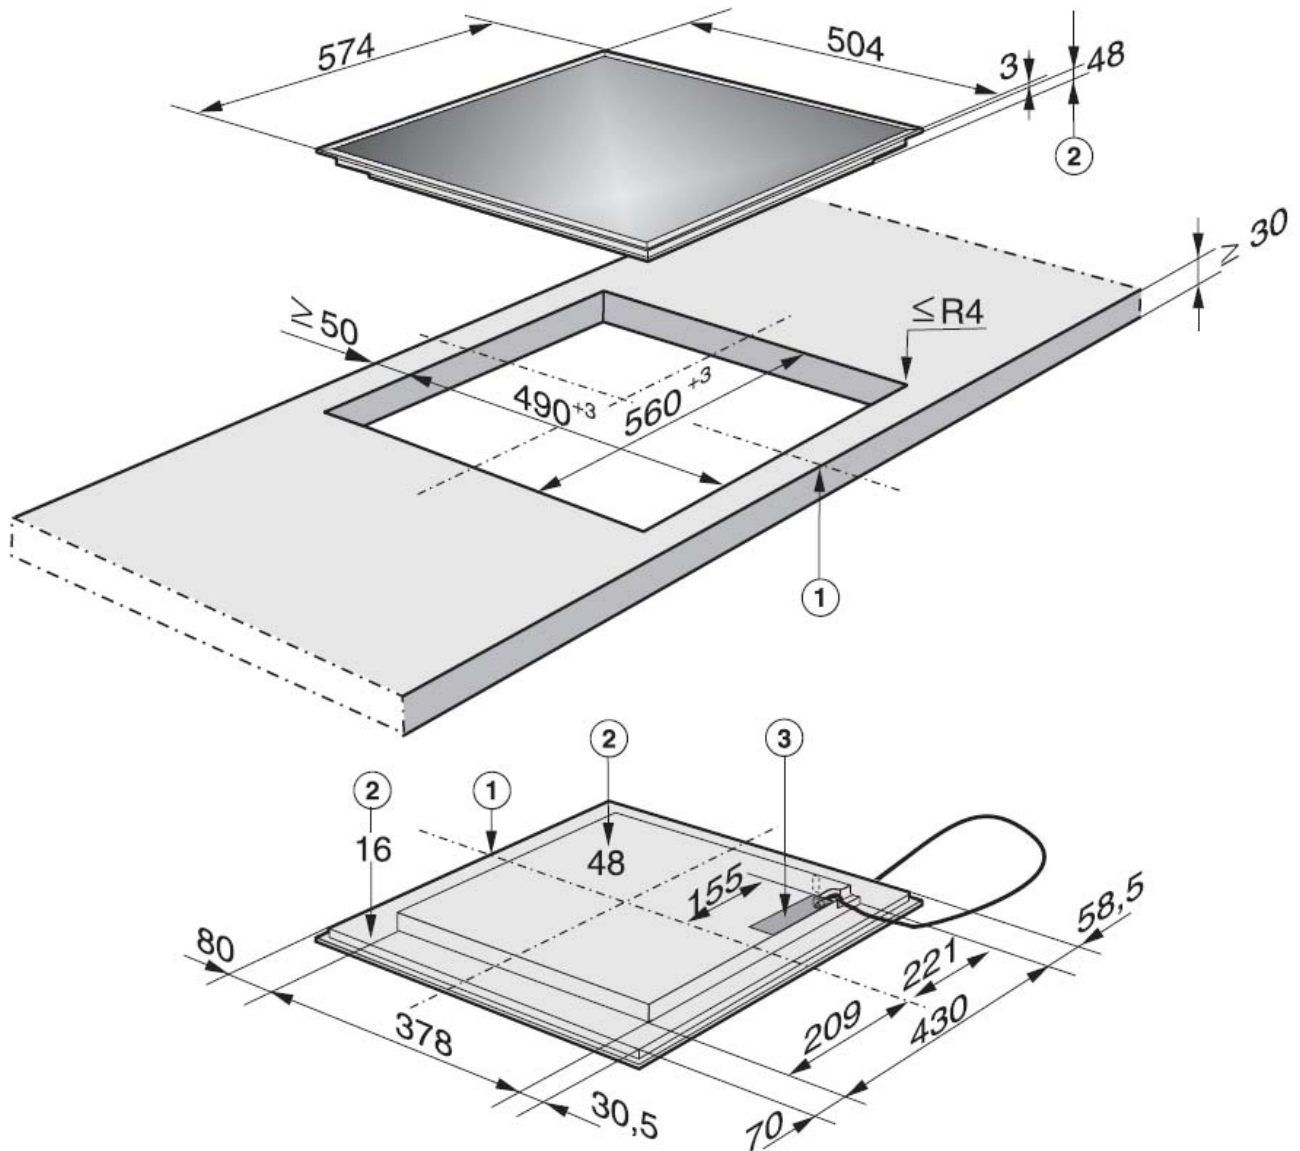

**KM 6115**

① Front

② Casing depth

③ Mains connection box

The mains connection cable (1440 mm long) is supplied separately.