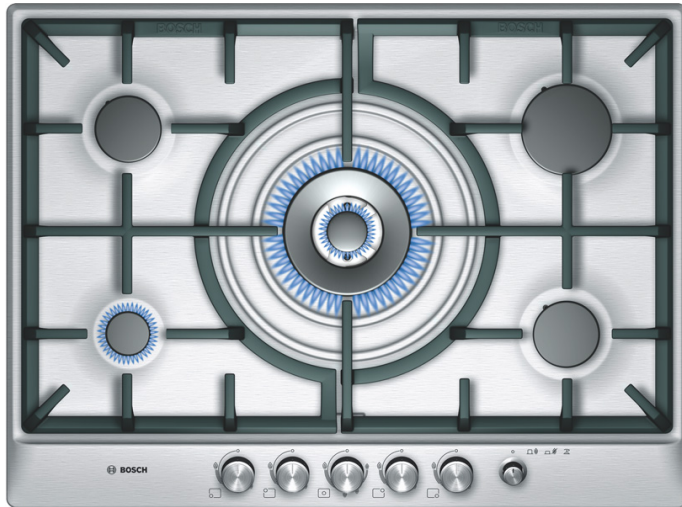

### Exccel

**5 burner gas hob with wok style central burner  
PCR715M90E brushed steel**

#### Key features

- 1 dual control wok burner
- Quick stop main switch

#### Design

- 702 mm
- Front controls
- Stainless steel base

#### Features

- Variable power levels
- Ignition via control dials
- Flame failure safety device
- 2 cast iron pan support
- 2 piece burners