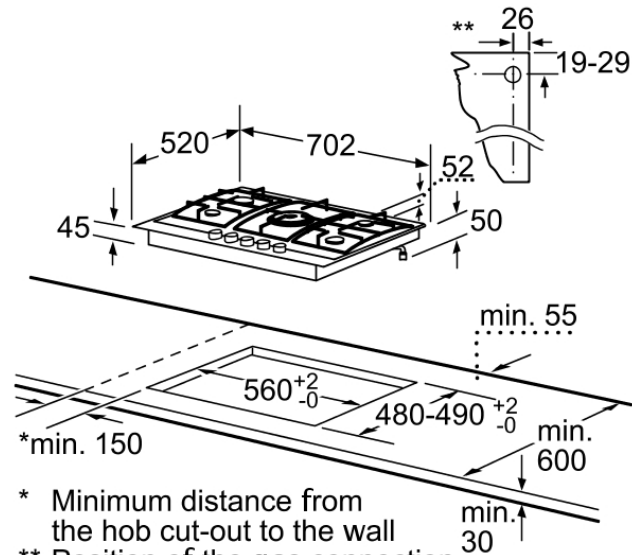

#### Characteristics

Product name/family : gas hob w integrated controls  
 Energy input : Gas  
 Total number of positions that can be used at the same time : 5  
 Type of control setting devices : cylindrical knobs  
 Required niche size for installation (HxWxD) : 45 x 560 x 480-490  
 Width of the product (mm) : 702  
 Dimensions of the product (mm) : 52 x 702 x 520  
 Dimensions of the packed product (HxWxD) (mm) : 140 x 580 x 765  
 Net weight (kg) : 14.00  
 Gross weight (kg) : 15.00  
 Residual heat indicator : without  
 Location of control panel : Hob front  
 Basic surface material : Stainless steel  
 Color of surface : Stainless steel  
 Color of frame : Stainless steel  
 Approval certificates : CE  
 Length electrical supply cord (m) : 100.0

Predecessor:  
 PCL755MEU

Successor:

EAN code:  
 4242002488264

sales programme:

**BOSCH**

Exxcel  
5 burner gas hob with wok style central burner  
PCR715M90E brushed steel

- \* Minimum distance from the hob cut-out to the wall
- \*\* Position of the gas connection in the cut-out

Measurements in mm