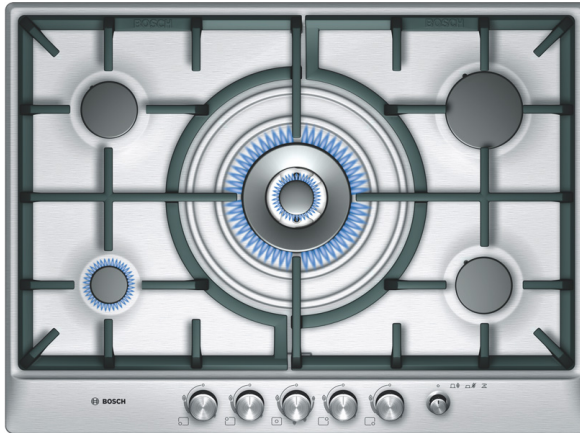

#### Features

- Variable power levels
- Ignition via control dials
- Flame failure safety device
- 2 cast iron pan support
- 2 piece burners

#### Characteristics

Product name/family : gas hob w integrated controls  
 Energy input : Gas  
 Total number of positions that can be used at the same time : 5  
 Type of control setting devices : cylindrical knobs  
 Required niche size for installation (HxWxD) : 45 x 560 x 480-490  
 Width of the product (mm) : 702  
 Dimensions of the product (mm) : 52 x 702 x 520  
 Dimensions of the packed product (HxWxD) (mm) : 140 x 580 x 765  
 Net weight (kg) : 14.00  
 Gross weight (kg) : 15.00  
 Residual heat indicator : without  
 Location of control panel : Hob front  
 Basic surface material : Stainless steel  
 Color of surface : Stainless steel  
 Color of frame : Stainless steel  
 Approval certificates : CE  
 Length electrical supply cord (m) : 100.0

Predecessor:  
 PCL755MEU

Successor:

EAN code:  
 4242002488264

sales programme:

**BOSCH**

Exxcel  
5 burner gas hob with wok style central burner  
PCR715M90E brushed steel

- \* Minimum distance from the hob cut-out to the wall
- \*\* Position of the gas connection in the cut-out