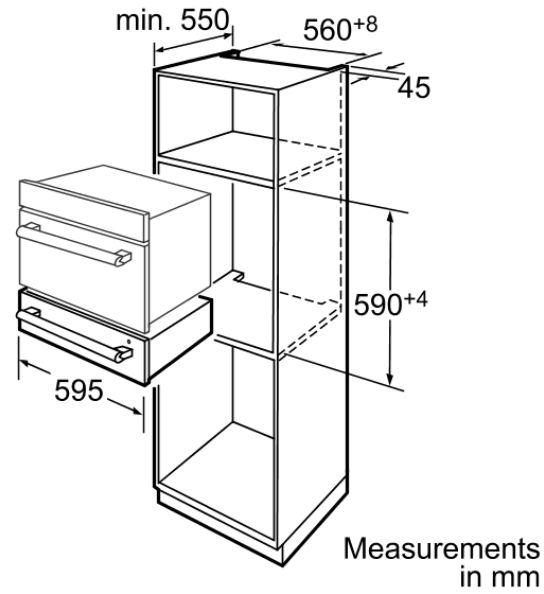

Performance/technical information

- Drawer interior volume: 20L
- Installation in tall housing unit
- Installation under work surface

Included accessories

Optional accessories

Alternative colors available

Technical Data

Characteristics

Color / Material Front : Stainless steel
 Maximum number of plates : 12
 Maximum number of espresso cups : 80
 Dimensions of the product (mm) : 141 x 594 x 544
 Dimensions of the packed product (HxWxD) (mm) : 205 x 650 x 660
 Required niche size for installation (HxWxD) : 141 x 560 x 550

Predecessor:

Successor:

EAN code:
 4242002487700

sales programme:

BOSCH

14 cm high warming drawer
HSC140P51B Brushed steel

* Colour-fronted appliances

Compact appliances with a height of 454 mm can be installed above a warming drawer in the HSC 14 range. An intermediate floor is not required.