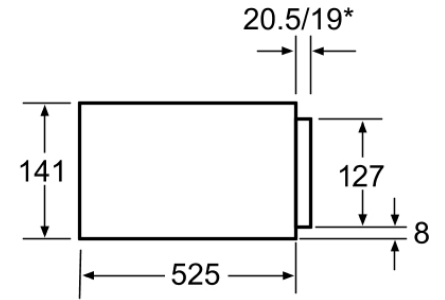

Technical Data

Characteristics

Color / Material Front : Stainless steel
 Maximum number of plates : 12
 Maximum number of espresso cups : 80
 Dimensions of the product (mm) : 141 x 594 x 544
 Dimensions of the packed product (HxWxD) (mm) : 205 x 650 x 660
 Required niche size for installation (HxWxD) : 141 x 560 x 550

Predecessor:

Successor:

EAN code:
 4242002487700

sales programme:

BOSCH

14 cm high warming drawer
HSC140P51B Brushed steel

* Colour-fronted appliances

Compact appliances with a height of 454 mm can be installed above a warming drawer in the HSC 14 range. An intermediate floor is not required.