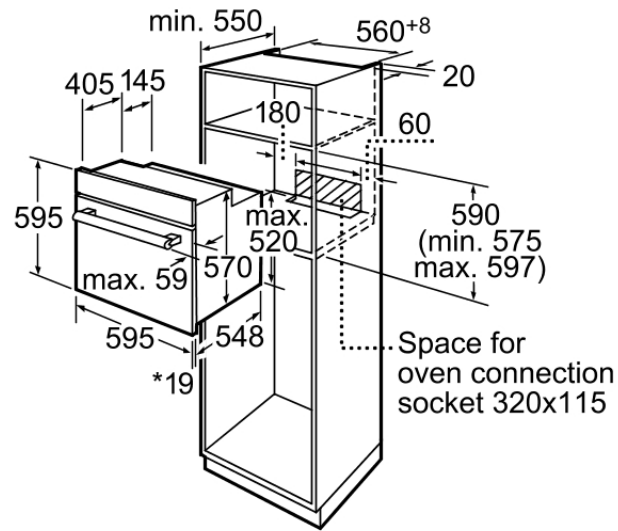

BOSCH

Classixx
Built-in single 3D hot air oven
HBN331E0B brushed steel

*20 mm for metal fascias

Measurements in mm