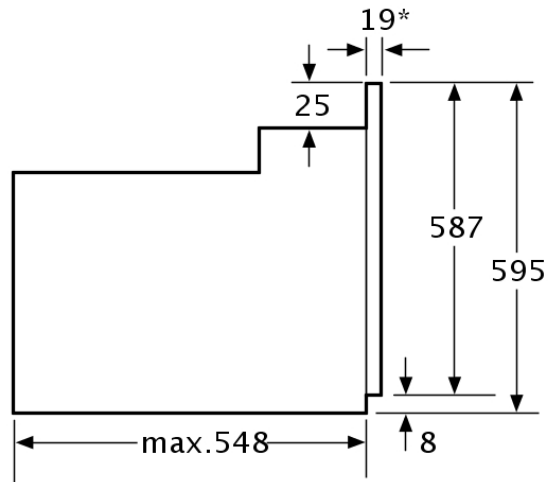

Design

- Control panel height 115mm
- Standard control dials
- Push buttons
- Straight bar handle
- Black handle fixing blocks
- Horizontal strip door design
- Drop down door

Features

- Electronic clock timer
- 2 fixed controls
- Interior light
- Safety lock
- Smooth enamelled oven interior
- Easy fit shelf support rails
- 4 shelf positions
- Heat reflective glass

Technical Data

Characteristics

Color / Material Front : Stainless steel
 Built-in / Free-standing : Built-in
 Integrated Cleaning system - cavity 1 :
 No
 Required niche size for installation
 (HxWxD) : 575-597 x 560 x 550
 Dimensions of the product (mm) : 595 x
 595 x 548
 Dimensions of the packed product
 (HxWxD) (mm) : 680 x 680 x 660
 Control Panel Material : Metal
 Door Material : Glass
 Net weight (kg) : 32.00
 Usable volume of cavity (l) : 67
 Cooking method first cavity : 3D hot air,
 Defrost, Full width variable grill, Hot air
 grilling
 First cavity material : Enamel
 Temperature control - cavity 1 :
 mechanical
 Number of interior lights : 1
 Approval certificates : CE, KEMA

BOSCH

Classixx
Built-in single 3D hot air oven
HBN331E0B brushed steel

*20 mm for metal fascias

Measurements in mm

*20 mm for metal fascias

Measurements in mm

* 20 mm for metal fascias

Dimensions in mm