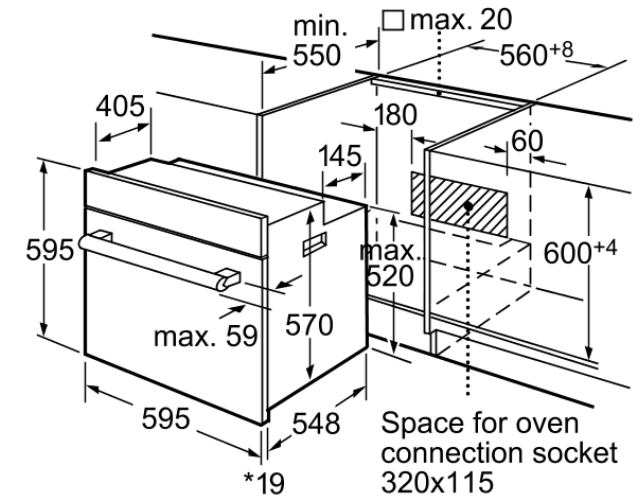

Design

- Control panel height 115mm
- Standard control dials
- Push buttons
- Straight bar handle
- Black handle fixing blocks
- Horizontal strip door design
- Drop down door

Features

- Electronic clock timer
- 2 fixed controls
- Interior light
- Safety lock
- Smooth enamelled oven interior
- Easy fit shelf support rails
- 4 shelf positions
- Heat reflective glass

Technical Data

Characteristics

Color / Material Front : Stainless steel
 Built-in / Free-standing : Built-in
 Integrated Cleaning system - cavity 1 :
 No
 Required niche size for installation
 (HxWxD) : 575-597 x 560 x 550
 Dimensions of the product (mm) : 595 x
 595 x 548
 Dimensions of the packed product
 (HxWxD) (mm) : 680 x 680 x 660
 Control Panel Material : Metal
 Door Material : Glass
 Net weight (kg) : 32.00
 Usable volume of cavity (l) : 67
 Cooking method first cavity : 3D hot air,
 Defrost, Full width variable grill, Hot air
 grilling
 First cavity material : Enamel
 Temperature control - cavity 1 :
 mechanical
 Number of interior lights : 1
 Approval certificates : CE, KEMA

Consumption and connection features

Energy consumption forced air
 convection (kWh) - cavity 1 : 0.79
 Electrical connection rating (W) : 2350
 Current (A) : 16
 Voltage (V) : 220-240
 Frequency (Hz) : 50; 60
 Plug type : Fixed connection, No plug

BOSCH

Classixx
Built-in single 3D hot air oven
HBN331E0B brushed steel

*20 mm for metal fascias

Measurements in mm

*20 mm for metal fascias

Measurements in mm

* 20 mm for metal fascias

Dimensions in mm